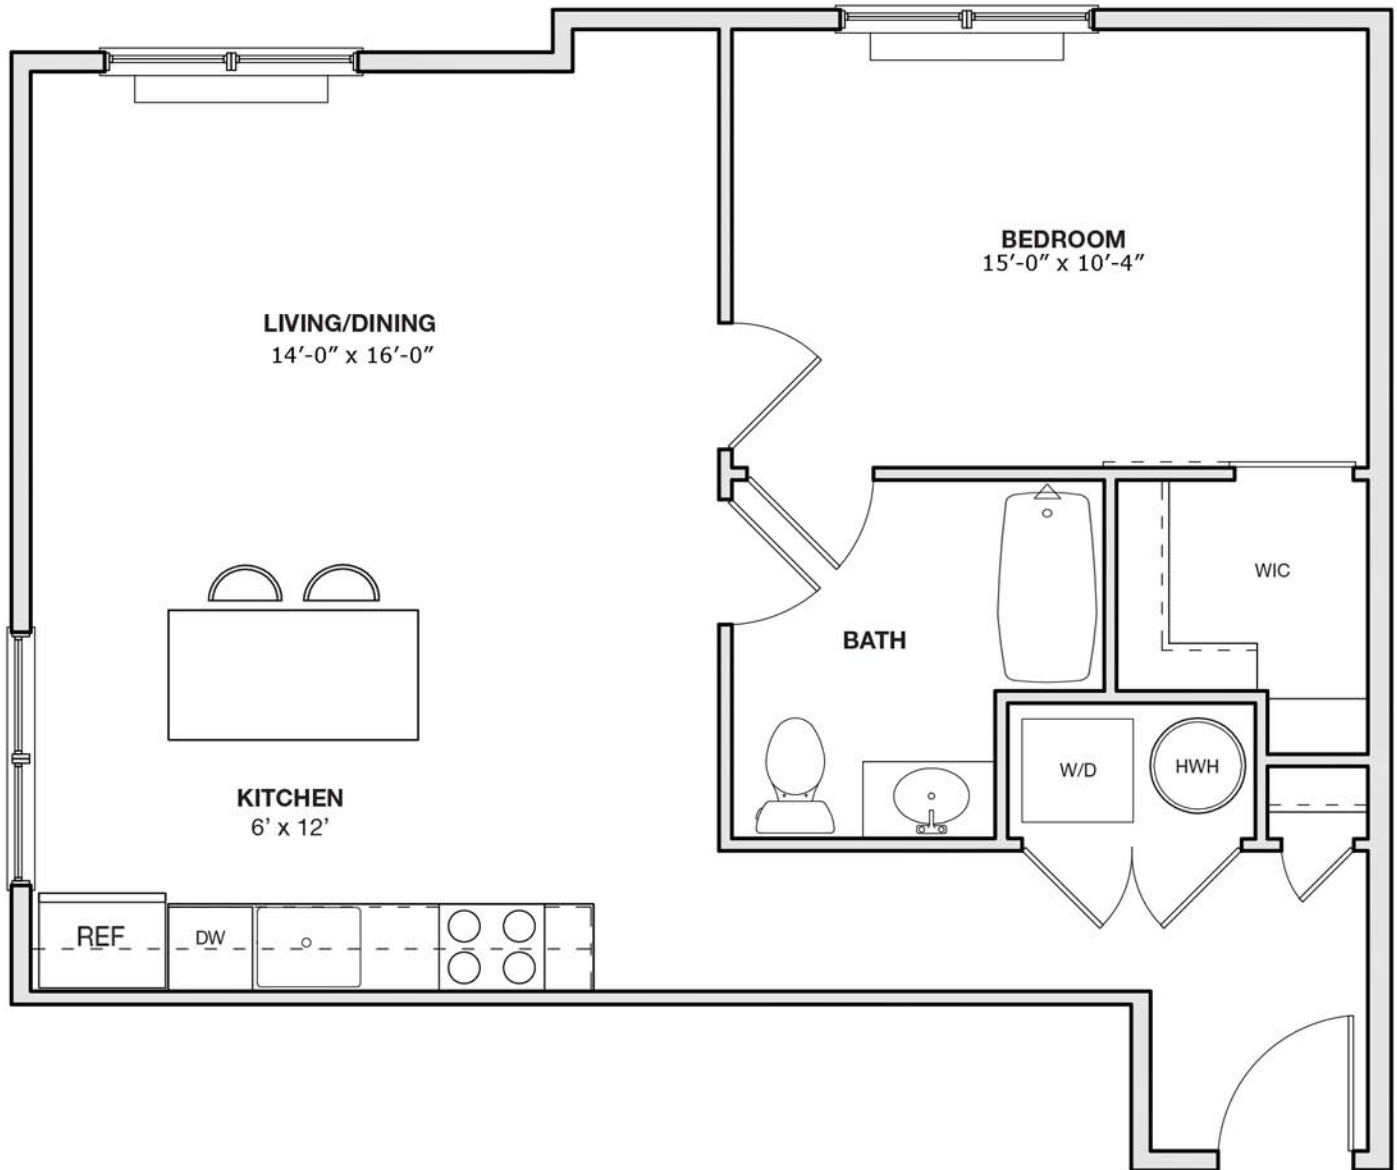

## THE GONDRY

1 Bedroom / 1 Bath  
776 Sq.Ft.

All dimensions are approximate and subject to change.