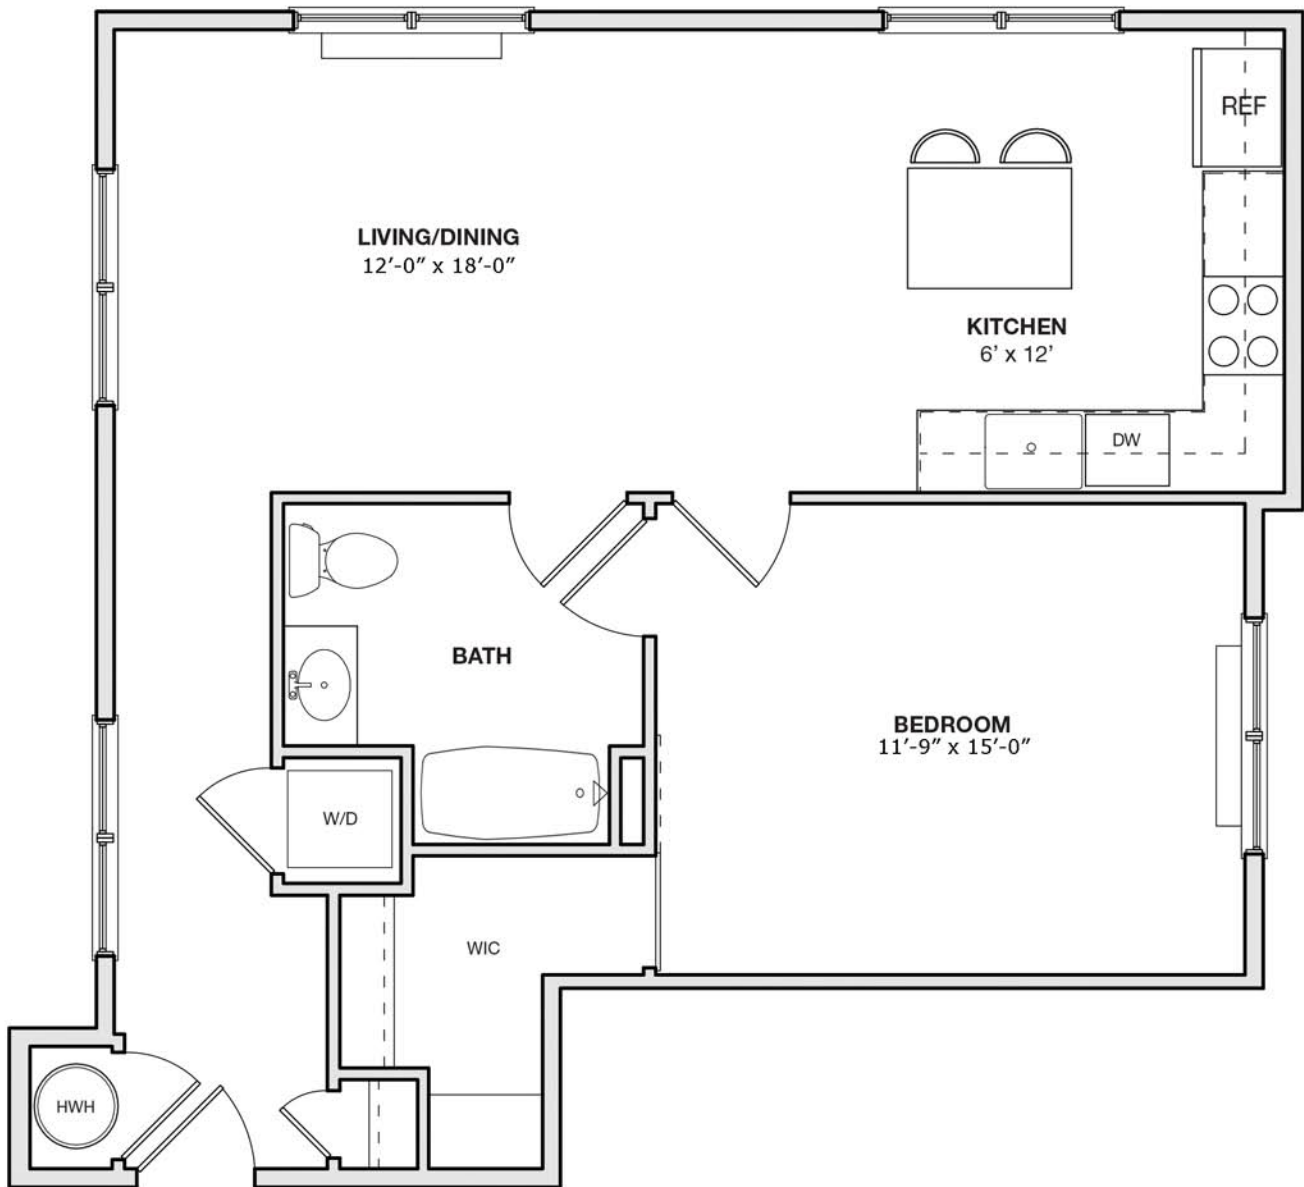

THE CORLEAR

1 Bedroom / 1 Bath
812 Sq.Ft.

All dimensions are approximate and subject to change.