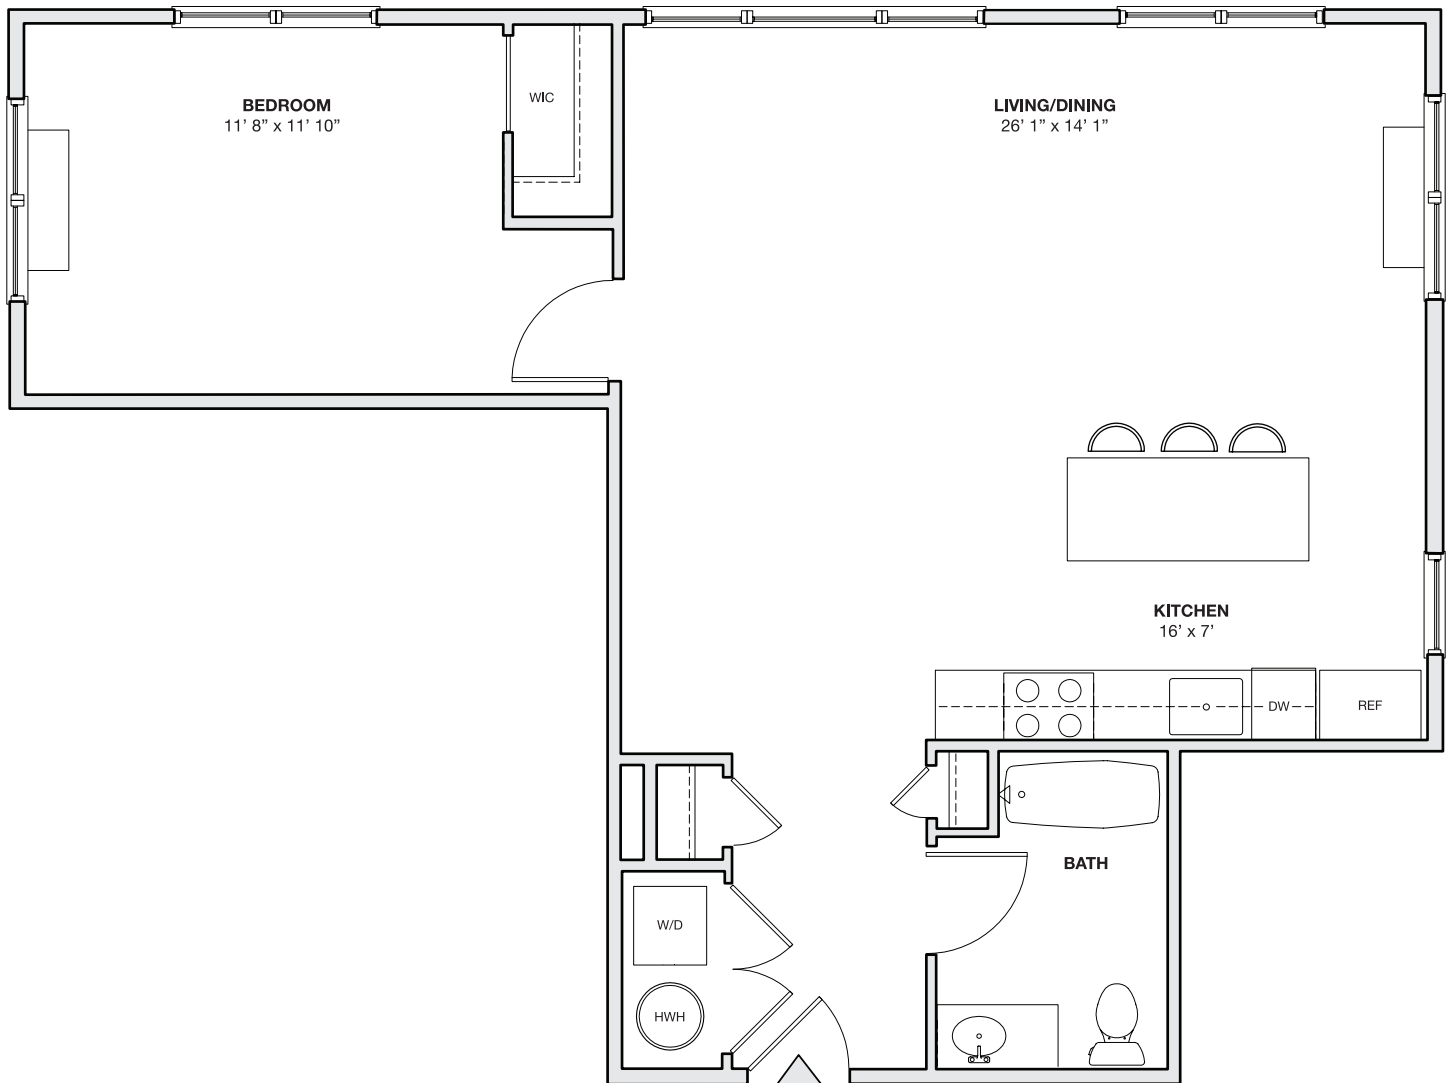

THE VREELAND

1 Bedroom / 1 Bath
923 Sq.Ft.

Bright and spacious, THE VREELAND, a 1 bedroom, 1 bath, offers unparalleled comfort and luxury.

Features include stainless GE appliances, walk-in closets, 9-foot ceilings, a washer/dryer and more.

All dimensions are approximate and subject to change.