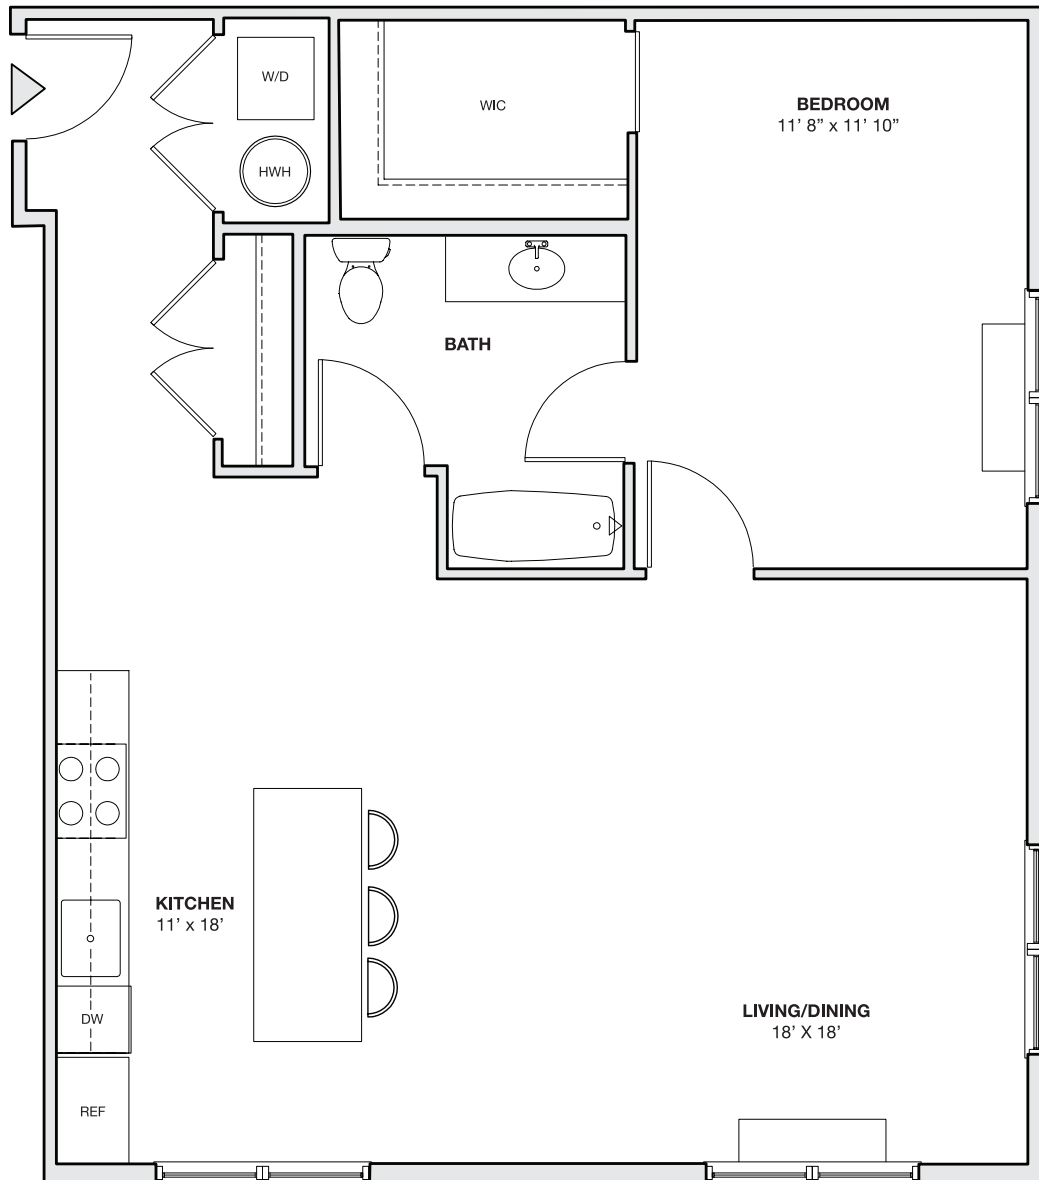

THE SURREY

1 Bedroom / 1 Bath
949 Sq.Ft.

Spacious and bright, THE SURREY, a 1 bedroom, 1 bath, represents the best in modern living.

Features include stainless GE appliances, walk-in closets, 9-foot ceilings, a washer/dryer, quartz countertops, and more.

All dimensions are approximate and subject to change.