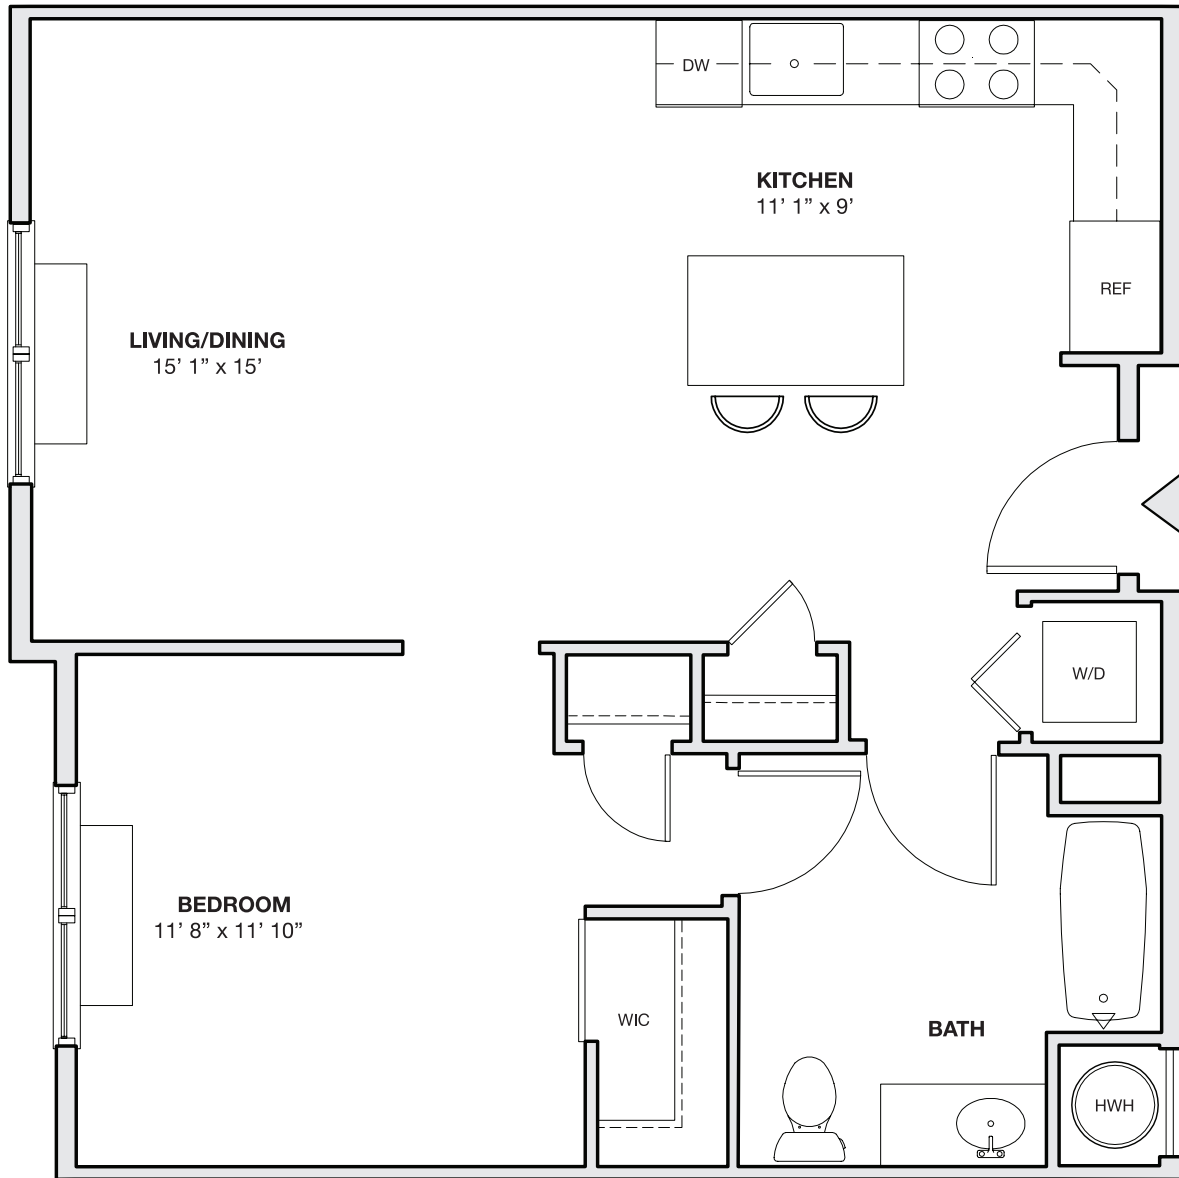

THE REID

1 Bedroom / 1 Bath
717 Sq.Ft.

Well-appointed and stylishly designed, THE REID, a 1 bedroom, 1 bath, delivers the ultimate in modern convenience and comfort.

Features include stainless GE appliances, quartz countertops, walk-in closets, 9-foot ceilings, a washer/dryer and more.

All dimensions are approximate and subject to change.