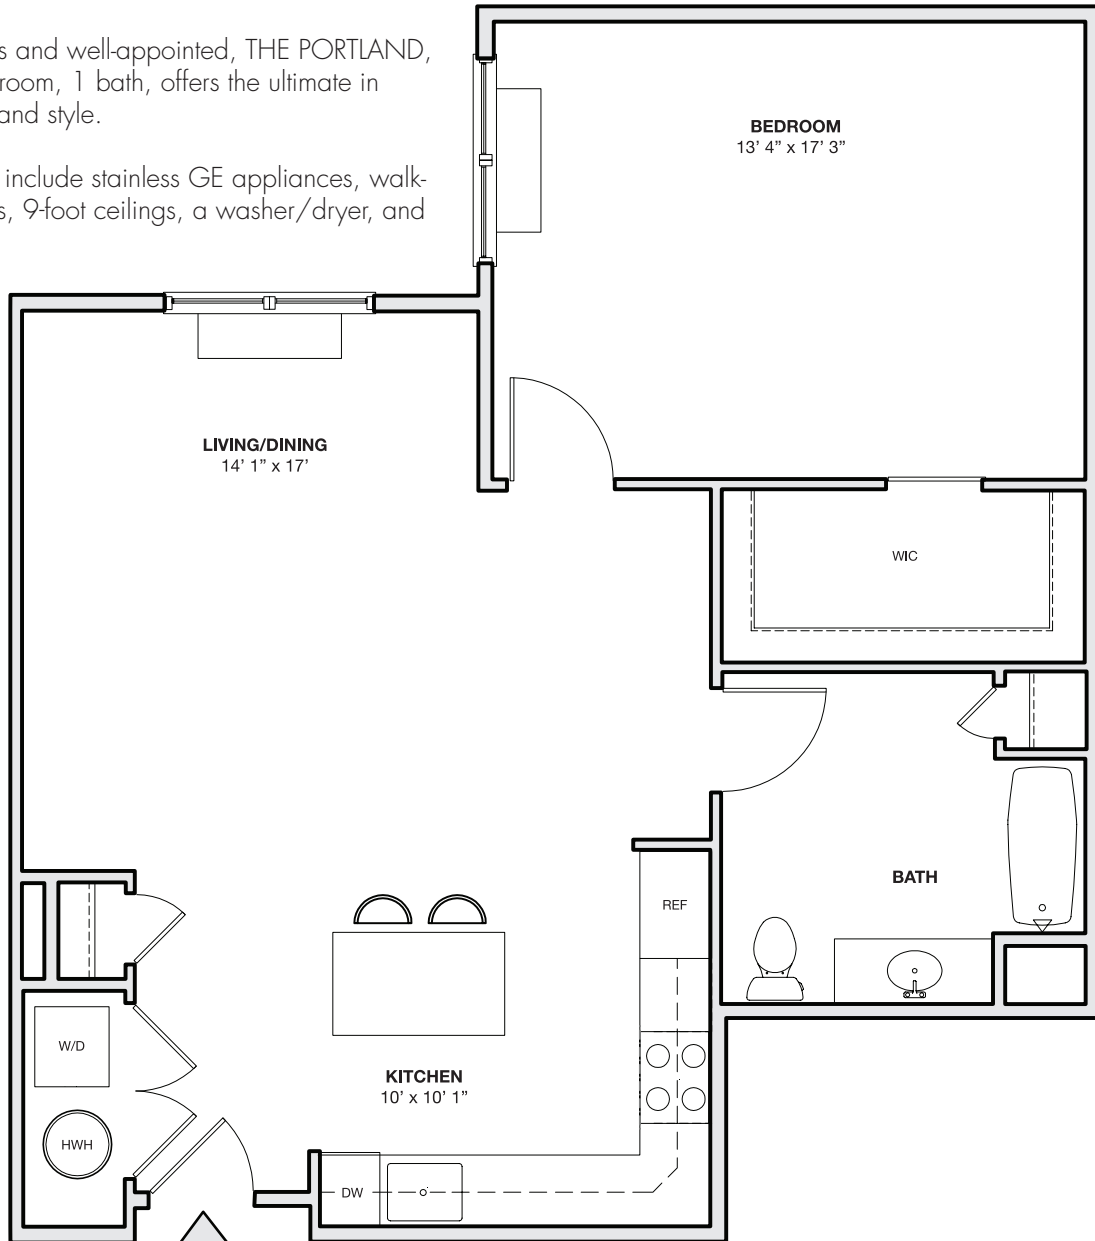

## THE PORTLAND

1 Bedroom / 1 Bath  
940 Sq.Ft.

Spacious and well-appointed, THE PORTLAND, a 1 bedroom, 1 bath, offers the ultimate in comfort and style.

Features include stainless GE appliances, walk-in closets, 9-foot ceilings, a washer/dryer, and more.

All dimensions are approximate and subject to change.