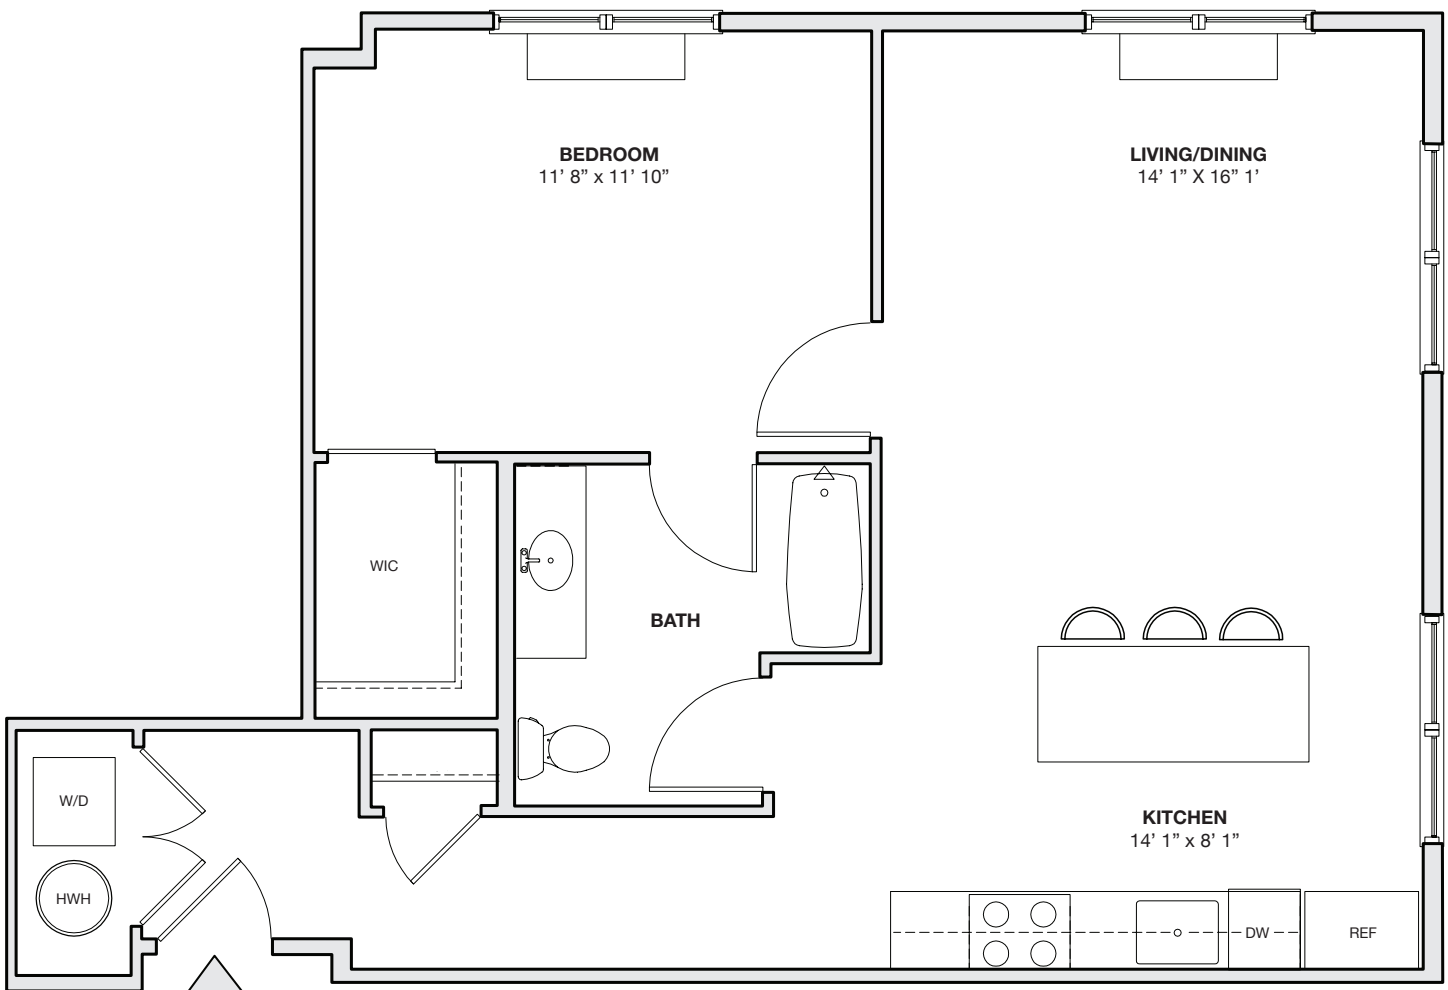

THE MORGAN

1 Bedroom / 1 Bath
824 Sq.Ft.

THE MORGAN is urban living at its finest – a 1 bedroom, 1 bath, offering unparalleled luxury features.

Features include stainless GE appliances, walk-in closets, quartz countertops, 9-foot ceilings, a washer/dryer and more.

All dimensions are approximate and subject to change.