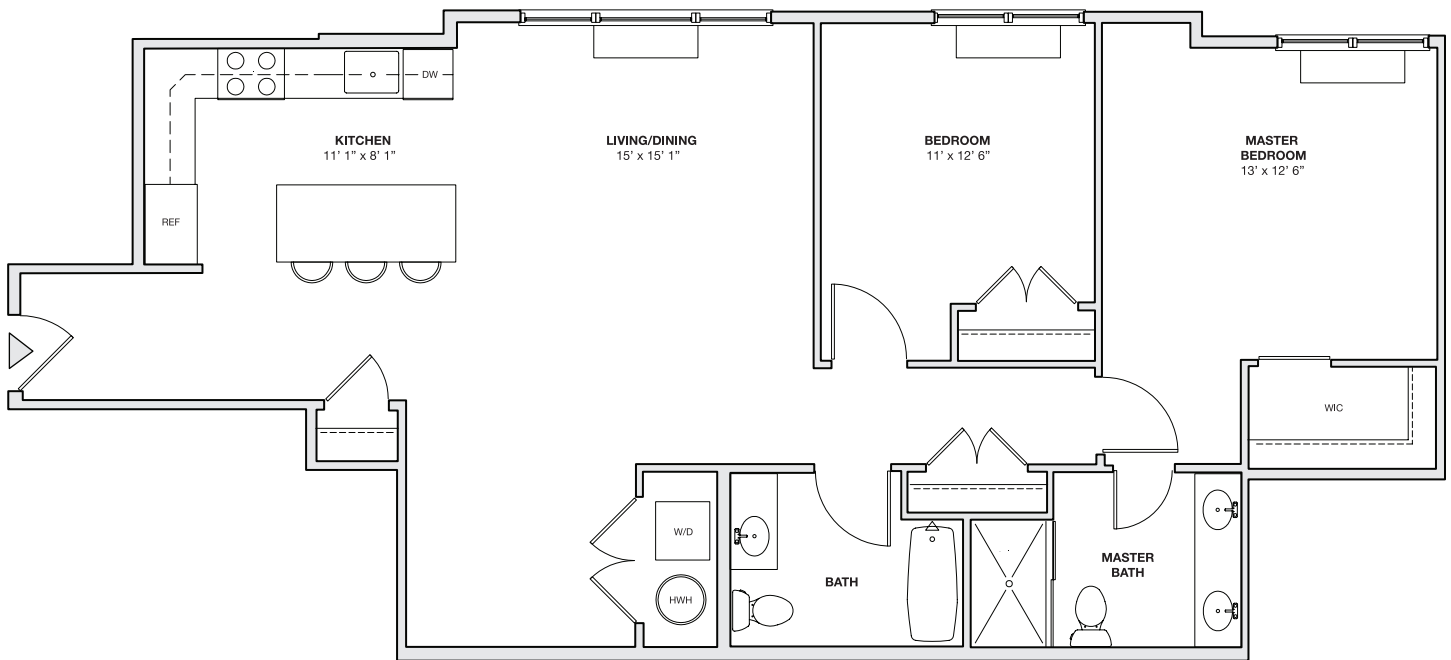

THE MINKO

2 Bedroom / 2 Bath
1,200 Sq.Ft.

Spacious and intuitively designed, THE MINKO, a 2 bedroom, 2 bath, offers the best in comfort and luxury.

Features include stainless GE appliances, walk-in closets, 9-foot ceilings, a washer/dryer and more.

All dimensions are approximate and subject to change.