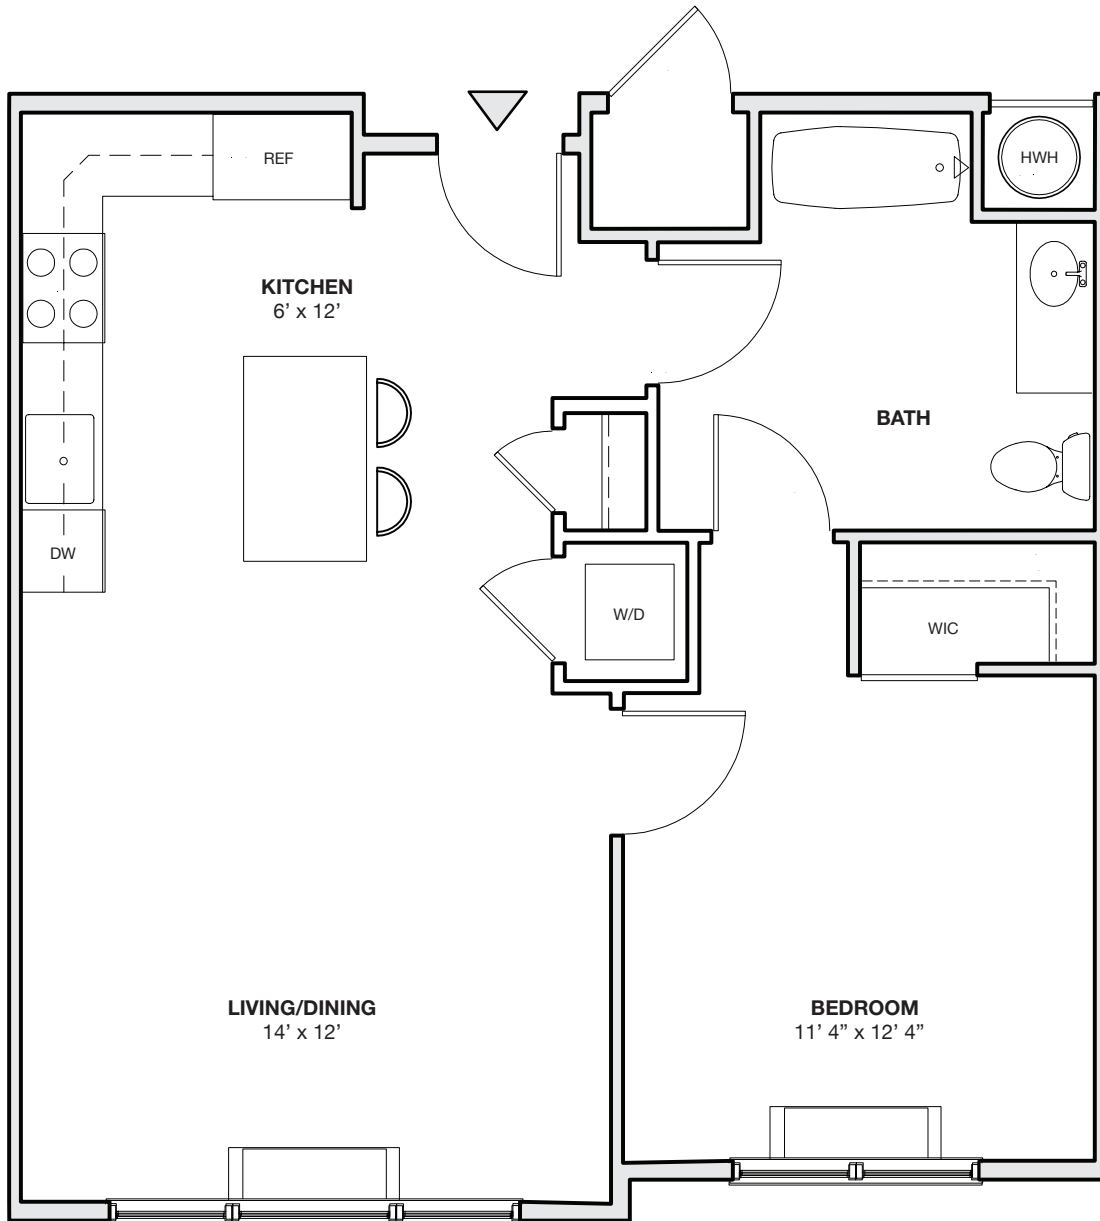

THE DOVER

1 Bedroom / 1 Bath
721 Sq.Ft.

Designed for comfort and style, THE DOVER, a 1 bedroom, 1 bath, offers luxurious features and sunlight filled rooms.

Features include stainless GE appliances, walk-in closets, 9-foot ceilings, quartz countertops, a washer/dryer and more.

All dimensions are approximate and subject to change.